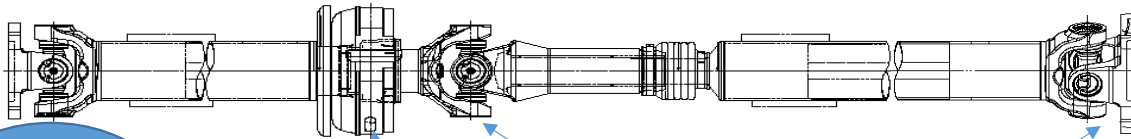

FORD RANGER / MAZDA COMPLETE PROPSHAFTS & SERVICE PARTS

BM Part No. RANGER (FORD OE 5238525 / MAZDA OE SA53-25-100)
BM Part No. RANGER/3 (FORD OE 1447190 or 5064477 / MAZDA OE SA68-25-100)
BM Part No. RANGER/6 (FORD OE AB39-4K145-AF)

WE CAN IDENTIFY
PROPSHAFTS BY
O.E.M PART
NUMBER OR
VEHICLE REG *

BMCB260: 35mm
SUPPORT
BEARINGS

EY3.7 & EY4.1:
SPLINED END
YOKES

**FY3.24, FY4.12
& FY4.13:**
FLANGE YOKES

VARIOUS
GENUINE
PROPSHAFTS:
ALL AVAILABLE

BM Part No. RANGER/4
(MAZDA OE SA67-25-100)